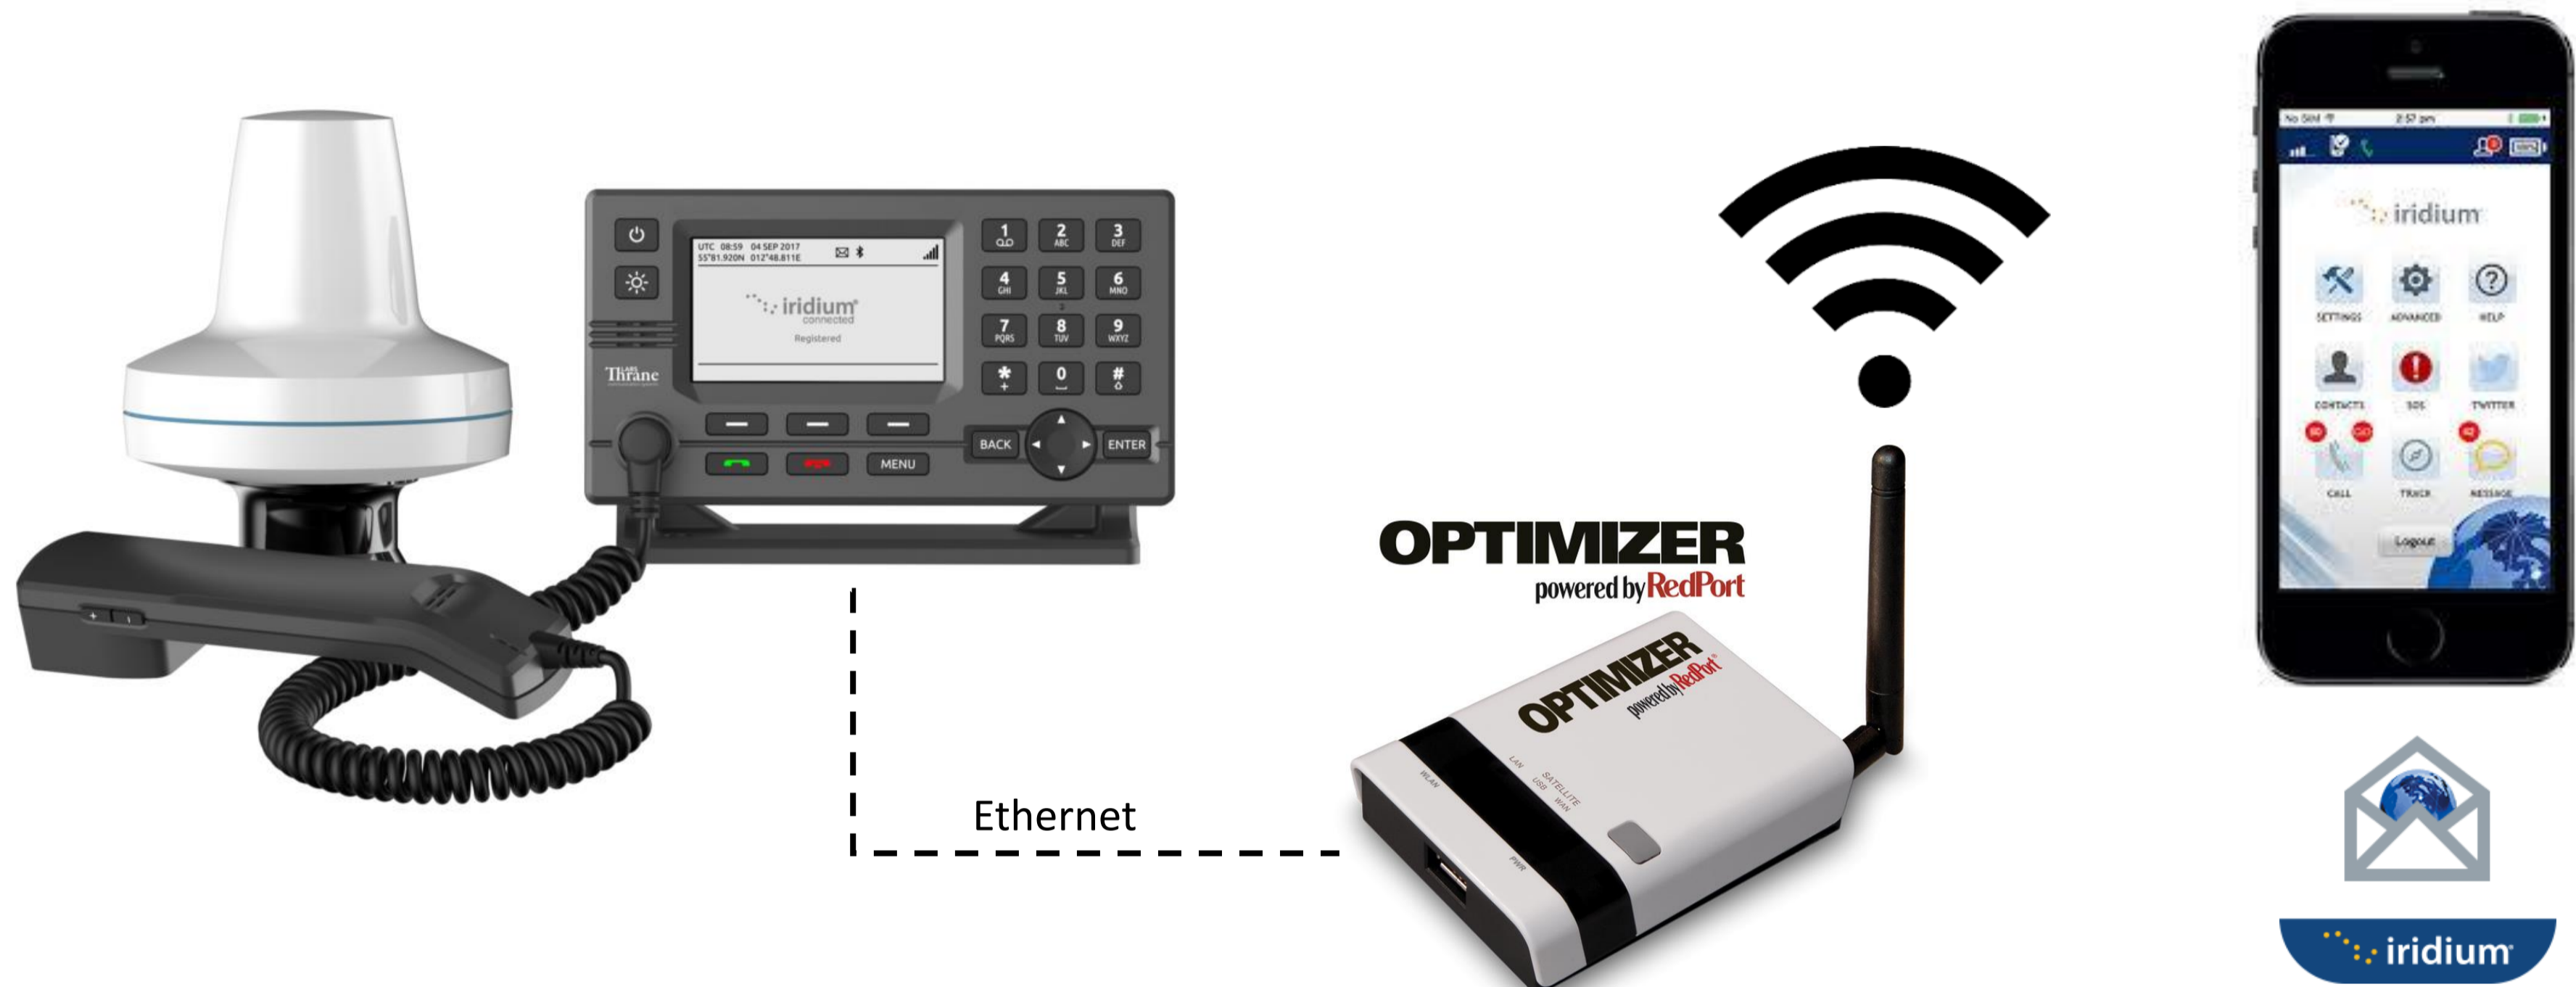

LT-3100 Accredited Solution

Iridium Mail & Web App (iOS, Android) via RedPort Optimizer

The LT-3100 Satellite Communications System is delivering the Iridium ‘classic’ services: Voice, Voicemail, SMS, Short Burst Data (SBD), Modem Data, and Windows Dial-up Networkig (IP-data connection) with 100% global coverage. The LT-3100 system is now supporting the RedPort Optimizer Personal Wi-Fi Access Point from Pivotel / Global Marine Networks (GMN). By using the RedPort Optimizer, you can now use the Iridium Mail & Web App’s (iOS, Android) on your Smartphone. The XGate Satellite Phone Email & Data Services are supported too, and will be described in another document.

How to make it work

- Go to the Iridium Website and register for Iridium Mail & Web: [Link to registration page](#)
- Login to the website of the LT-3100 system (IP-address can be read from the 4.3” TFT display)
- Configure network to ‘DHCP Server’ (Configuration – Network, Ethernet interface)
- Enable DHCP announce gateway (Configuration - Network, Ethernet interface)
- Enable serial over network (Configuration - Data, Ethernet interface)
- Connect the LT-3100 system to the RedPort Optimizer SAT port, using an ethernet cable
- The LT-3100 system and the RedPort Optimizer will automatically find each other
- Download the Iridium Mail & Web App (iOS or Android) on your Smartphone and follow the Iridium Mail & Web User Guide: [Link to download page](#)
- Configure appropriate encryption on the RedPort Optimizer Wi-Fi (administrative page)
- Connect your Smartphone to the RedPort Optimizer Wi-Fi and start using the Iridium Mail & Web App