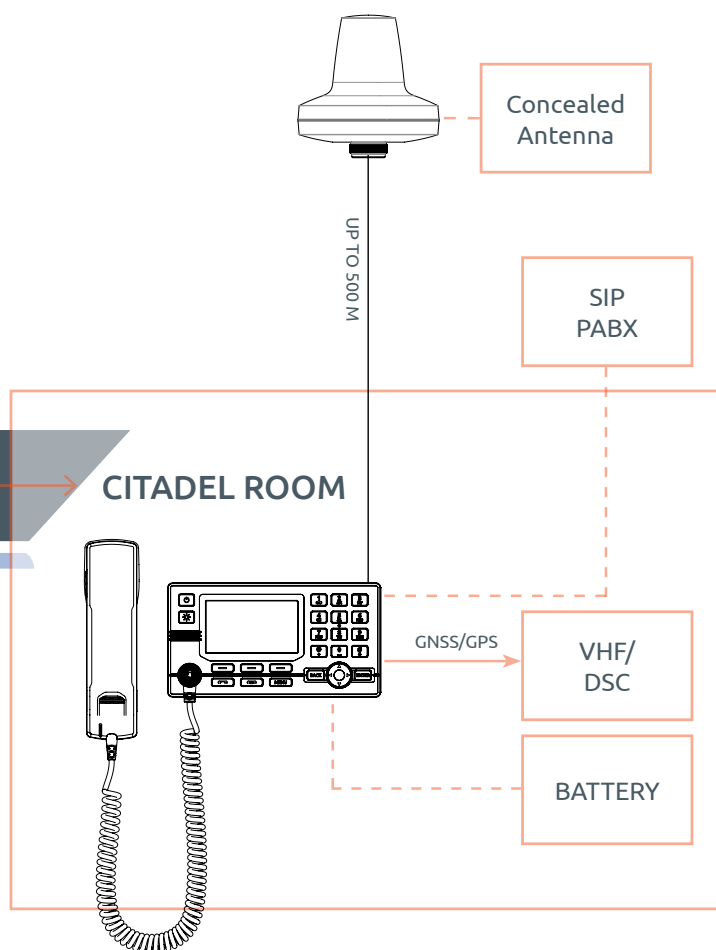

OPTIONAL SOLUTION FOR LT-3100:

- SIP TELEPHONE/PABX FOR DAILY USAGE
- BATTERY
- CONCEALED ANTENNA

Complete Citadel communication cabinets and concealed antennas for the LT-3100 system are available in the market today. Some of these solutions include VHF/DSC and batteries.

Ask your local distributor for more information.

IN THE BOX

LT-3110 Control Unit	P/N: 51-100987
LT-3120 Handset	P/N: 51-100988
LT-3121 Cradle	P/N: 51-101181
LT-3130 Antenna Unit	P/N: 51-100989
Bracket Mount, Control Unit	P/N: 91-100771
Power Cable, 3m	P/N: 91-100767
User & Installation Manual	P/N: 95-100765

ACCESSORIES

Flush Mount, Control Unit	P/N: 91-100772
Bracket Mount (1.5" to 2.5" tube), Antenna Unit	P/N: 91-100773
Pole Mount (1.5" tube), Antenna Unit	P/N: 91-100774
Aux Cable, 3m	P/N: 91-100768
Coaxial Cable Ø4.9mm, 10m, and 25m	
Coaxial Cable Ø10.3mm, 10m, 25m, and 50m	
Crimping Tool for Coaxial Cable Ø4.9mm and Ø10.3mm