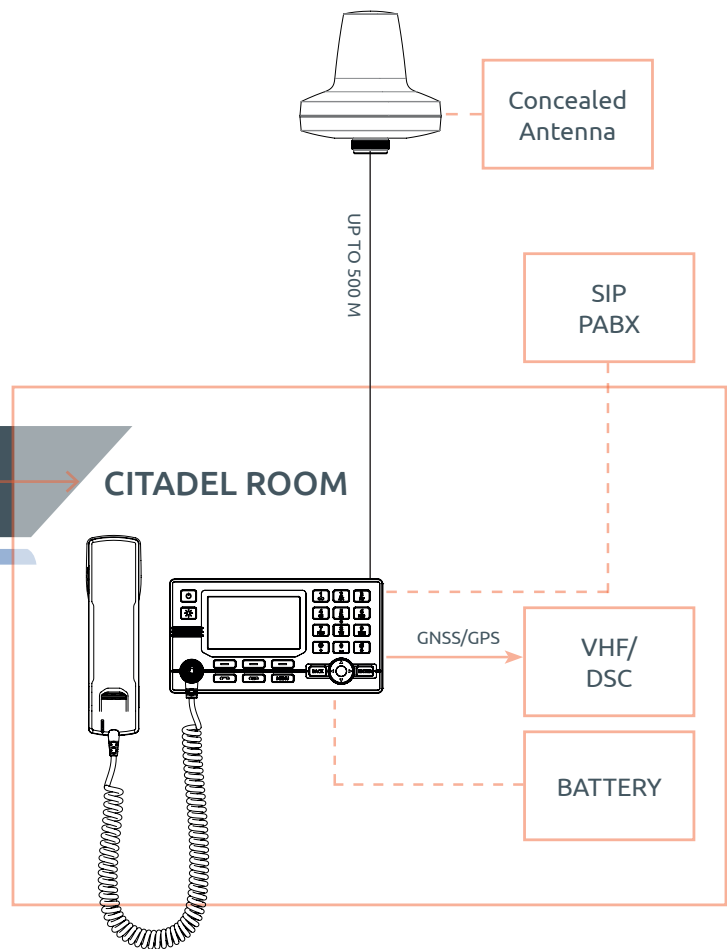

LT-3100 Citadel Solution

Pirate attacks around the world are still seen as a real threat to crews and vessels. As a consequence, more and more vessels are fitted with a citadel (safe room). Reliable communication is crucial in these situations.

The LT-3100 Satellite Communications System offers a solution combining voice, SMS, data and tracking in one terminal. The Antenna Unit can be installed up to 500 meters from the Control Unit making it possible to hide the antenna. Operating on the Iridium network, the LT-3100 system offers 100% global coverage.

- **Voice, SMS & Data**
- **Tracking**
- **Up to 500 m antenna cable**
- **GNSS/GPS output to VHF/DSC**
- **Fullfills the ExxonMobile MESQAC E29 & E30 requirements**
- **Small antenna easy to hide**

CITADEL SOLUTION

- VOICE, SMS & DATA
- TRACKING
- UP TO 500 M ANTENNA CABLE
- GNSS/GPS OUTPUT FOR VHF/DSC

OPTIONAL SOLUTION FOR LT-3100:

- SIP TELEPHONE/PABX FOR DAILY USAGE
- BATTERY
- CONCEALED ANTENNA

Complete Citadel communication cabinets and concealed antennas for the LT-3100 system are available in the market today. Some of these solutions include VHF/DSC and batteries.